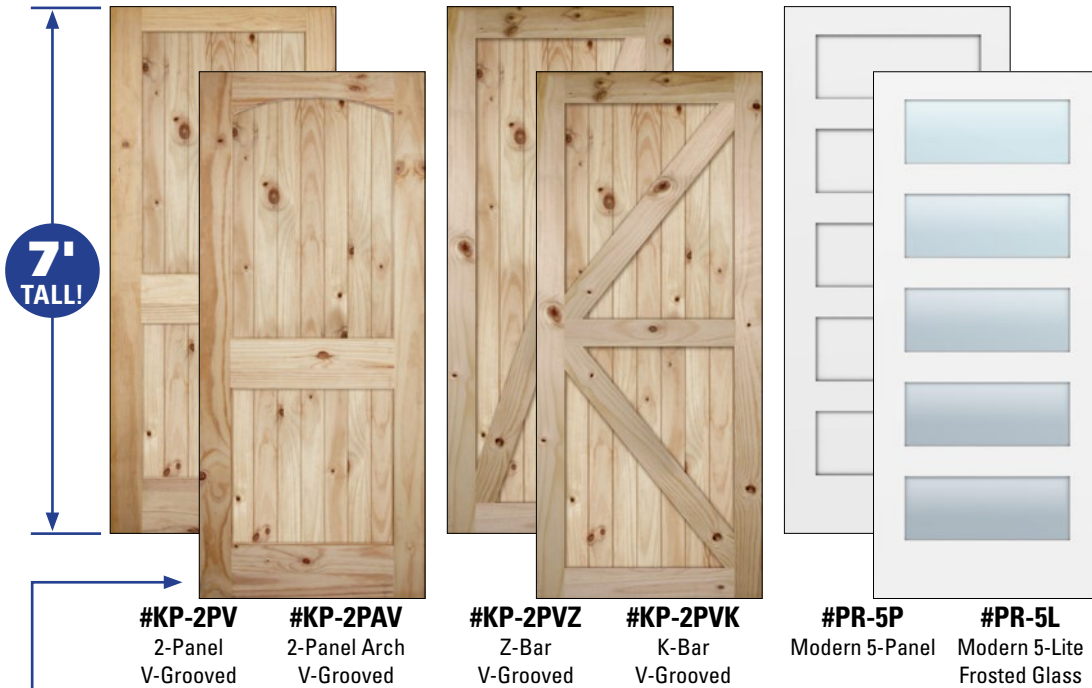

UNFINISHED KNOTTY PINE WOOD DOORS

PRIMED WOOD DOORS

- All doors: 36" wide x 84" tall
- 42" wide also available on #KP-2PAV & #KP-2PVK
- 1-3/8" thick
- Doors are shrink wrapped
- All doors pre-grooved bottom for our **Hidden Floor Guide**®

HANDLE PULLS
8" Long

TRACK CONNECTORS
for Double Doors